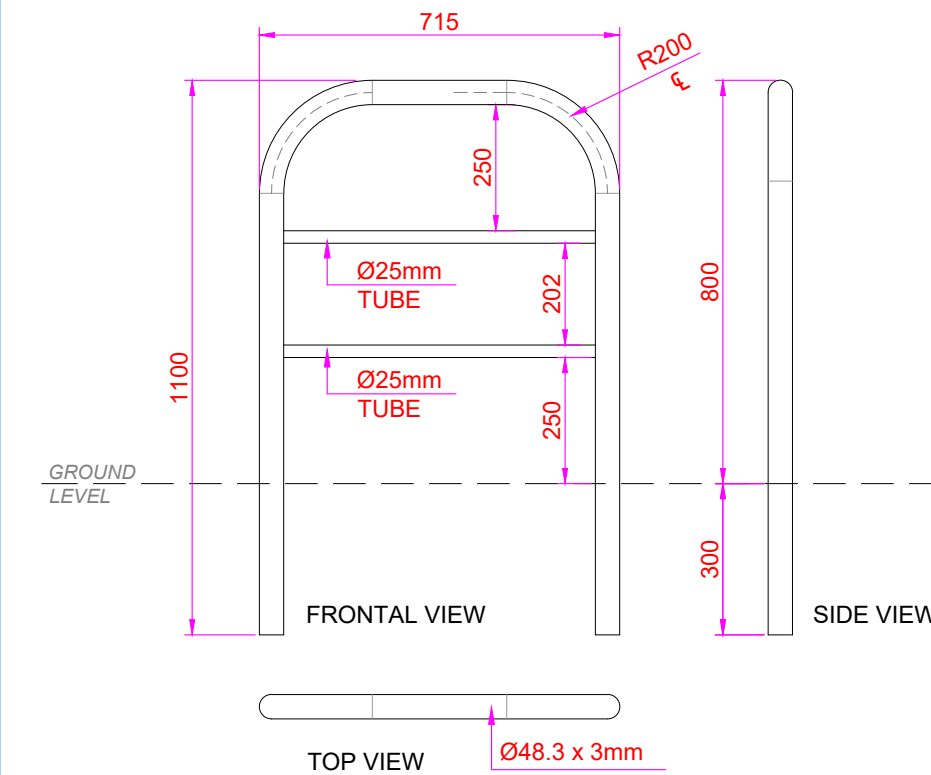

Door Barrier 715mm (2 TUBE MID RAILS) - ROOT FIXED

- 306.1266.002.AA L: 715mm x H: 1100mm x 48.3mmØ. Mid Rails 25mmØ. Galvanised Steel.
- 306.1266.004.AA L: 715mm x H: 1100mm x 48.3mmØ. Mid Rails 25mmØ. Powder Coated Galvanised Steel.
- 306.1266.006.AA L: 715mm x H: 1100mm x 48.3mmØ. Mid Rails 25mmØ. Stainless Steel 304.
- 306.1266.008.AA L: 715mm x H: 1100mm x 48.3mmØ. Mid Rails 25mmØ. Stainless Steel 316.