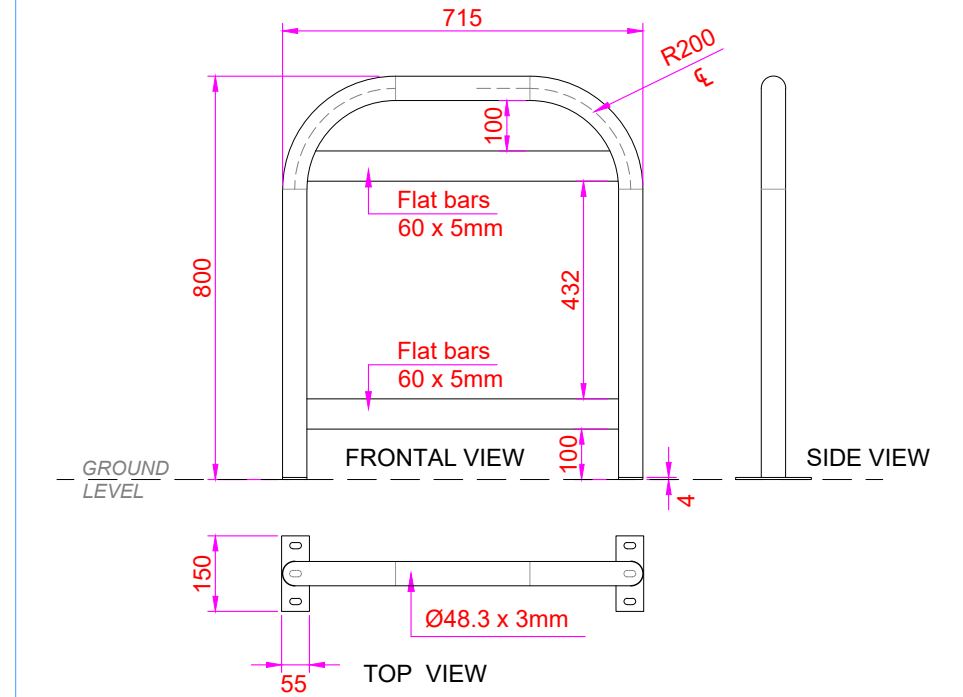

Door Barrier 715mm (2 FLAT RAILS) - SURFACE MOUNTED

- 306.1267.001.AA L: 715mm x H: 800mm x 48.3mmØ. Flat bar mid rails: 60x5mm. Galvanised Steel.
- 306.1267.003.AA L: 715mm x H: 800mm x 48.3mmØ. Flat bar mid rails: 60x5mm. Powder Coated Galvanised Steel.
- 306.1267.005.AA L: 715mm x H: 800mm x 48.3mmØ. Flat bar mid rails: 60x5mm. Stainless Steel 304.
- 306.1267.007.AA L: 715mm x H: 800mm x 48.3mmØ. Flat bar mid rails: 60x5mm. Stainless Steel 316.