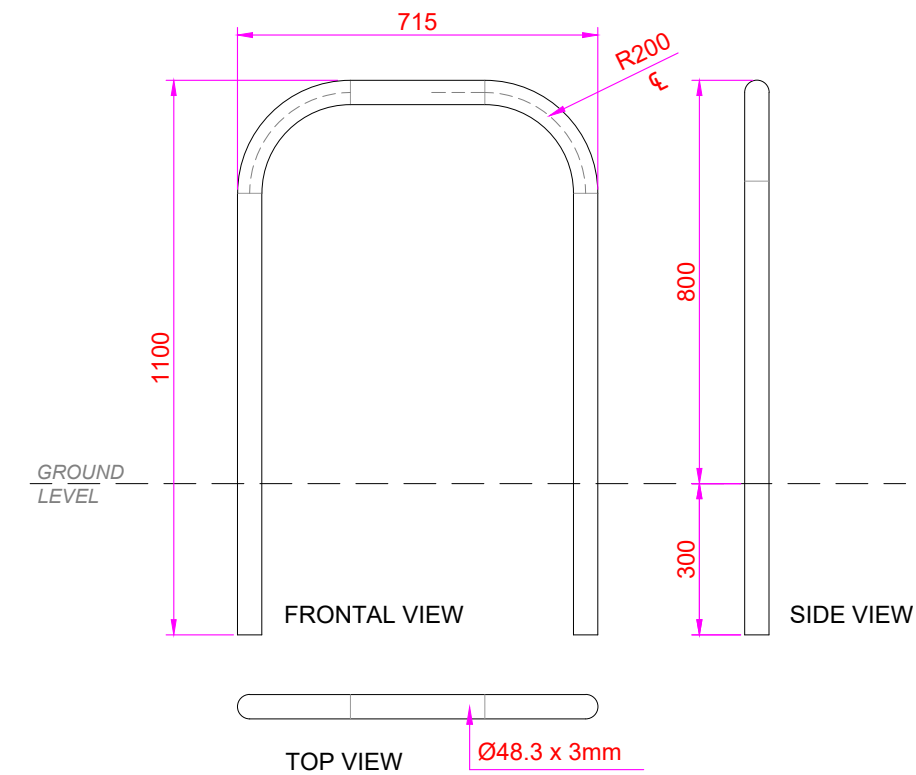

Door Barrier 715mm - ROOT FIXED

- 306.1265.002.AA L: 715mm x H: 1100mm x 48.3mmØ. Galvanised Steel.
- 306.1265.004.AA L: 715mm x H: 1100mm x 48.3mmØ. Powder Coated Galvanised Steel.
- 306.1265.006.AA L: 715mm x H: 1100mm x 48.3mmØ. Stainless Steel 304.
- 306.1265.008.AA L: 715mm x H: 1100mm x 48.3mmØ. Stainless Steel 316.