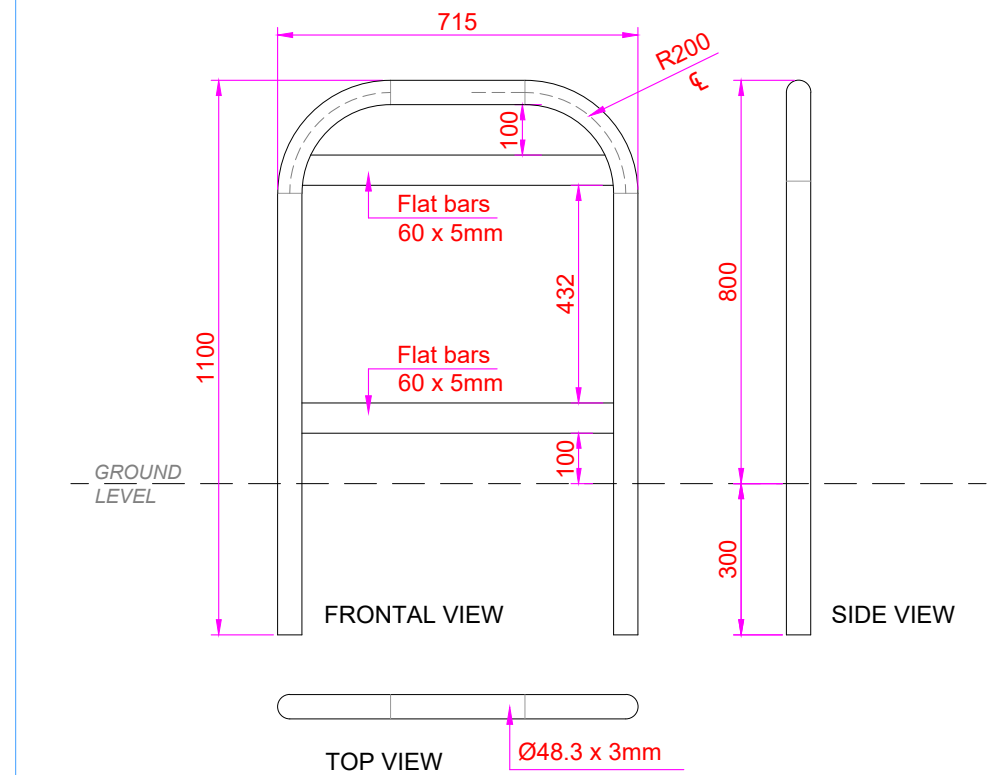

Door Barrier 715mm (2 FLAT RAILS) - ROOT FIXED

- 306.1267.002.AA L: 715mm x H: 1100mm x 48.3mmØ. Flat bar mid rails: 60x5mm. Galvanised Steel.
- 306.1267.004.AA L: 715mm x H: 1100mm x 48.3mmØ. Flat bar mid rails: 60x5mm. Powder Coated Galvanised Steel.
- 306.1267.006.AA L: 715mm x H: 1100mm x 48.3mmØ. Flat bar mid rails: 60x5mm. Stainless Steel 304.
- 306.1267.008.AA L: 715mm x H: 1100mm x 48.3mmØ. Flat bar mid rails: 60x5mm. Stainless Steel 316.