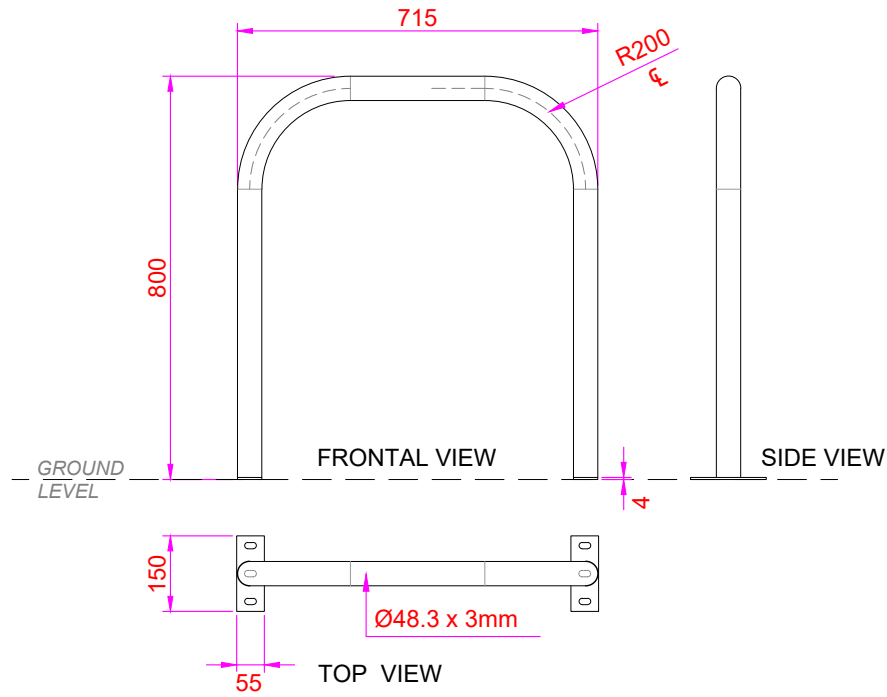

Door Barrier 715mm - SURFACE MOUNTED

- 306.1265.001.AA L: 715mm x H: 800mm x 48.3mmØ. Galvanised Steel.
- 306.1265.003.AA L: 715mm x H: 800mm x 48.3mmØ. Powder Coated Galvanised Steel.
- 306.1265.005.AA L: 715mm x H: 800mm x 48.3mmØ. Stainless Steel 304.
- 306.1265.007.AA L: 715mm x H: 800mm x 48.3mmØ. Stainless Steel 316.