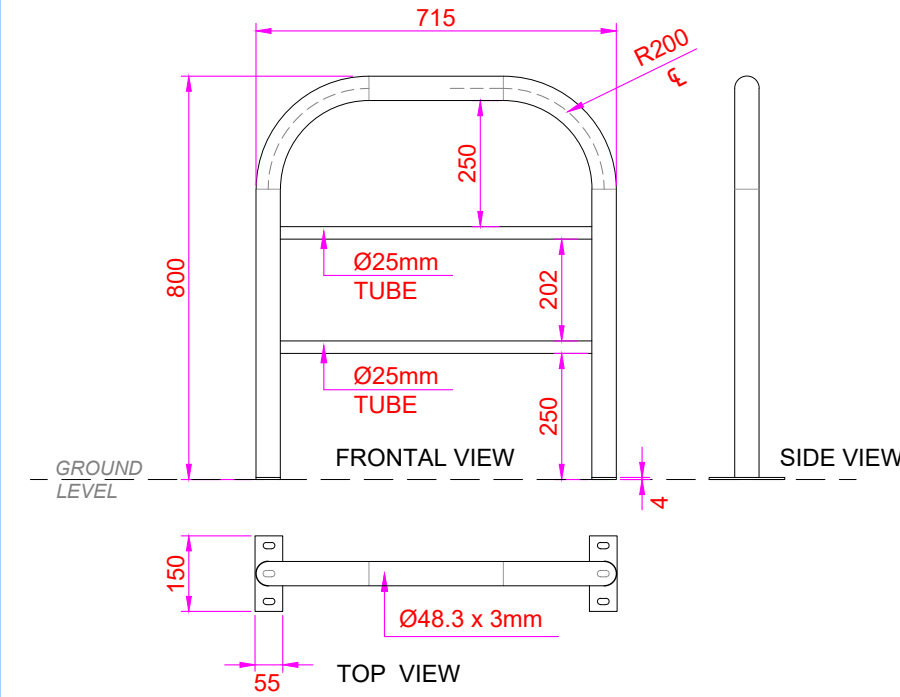

Door Barrier 715mm (2 TUBE MID RAILS) - SURFACE MOUNTED

- 306.1266.001.AA L: 715mm x H: 800mm x 48.3mmØ. Mid Rails Dia. 25mm. Galvanised Steel.
- 306.1266.003.AA L: 715mm x H: 800mm x 48.3mmØ. Mid Rails Dia. 25mm. Powder Coated Galvanised Steel.
- 306.1266.005.AA L: 715mm x H: 800mm x 48.3mmØ. Mid Rails Dia. 25mm. Stainless Steel 304.
- 306.1266.007.AA L: 715mm x H: 800mm x 48.3mmØ. Mid Rails Dia. 25mm. Stainless Steel 316.